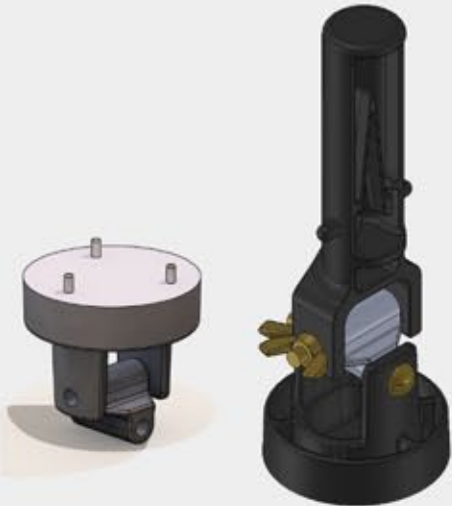

IN-FLOOR REPLACEMENT GUIDE

UNIVERSAL IN-FLOOR NOZZLE REPLACEMENTS

This product guide is intended to assist you in finding the correct Paramount Retrojet replacement for your existing model. For questions or concerns related to the Retrojet replacement parts please consult with the distribution product specialists or contact Paramount at:

WWW.1PARAMOUNT.COM
1.800.621.5886

RETROJET INSTALLATION TOOL

Part# 004-652-5422-00
Fits all Paramount Retrojets except Pool Valet Retro

REPLACE A&A GAMMA 3

APPROX RELEASE 2004

REMOVAL TOOL FOR ORIGINAL NOZZLE: 004-652-5423-00

Part# 004-652-4957-XX

RETRO COLORS

RETROJET INSTALLATION
TOOL: 004-652-5422-00

REPLACE A&A QUIKLEAN 2

APPROX RELEASE 1992

REMOVAL TOOL FOR ORIGINAL NOZZLE: 004-652-5422-00

Part# 004-652-4956-XX

RETRO COLORS

RETROJET INSTALLATION
TOOL: 004-652-5422-00

REPLACE POOL VALET

APPROX RELEASE 1980

REMOVAL TOOL FOR ORIGINAL NOZZLE: 004-502-5420-00

Part# 006-502-4714-XX
(KIT INCLUDES BODY ADAPTOR, BODY CAP & NOZZLE)

RETRO COLORS