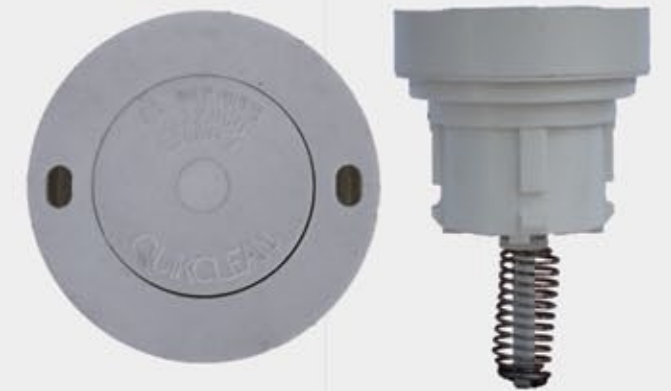

WWW.1PARAMOUNT.COM
1.800.621.5886

RETROJET INSTALLATION TOOL

Part# 004-652-5422-00
Fits all Paramount Retrojets except Pool Valet Retro

REPLACE A&A GAMMA 3

APPROX RELEASE 2004

REMOVAL TOOL FOR ORIGINAL NOZZLE: 004-652-5423-00

Part# 004-652-4957-XX

RETRO COLORS

RETROJET INSTALLATION
TOOL: 004-652-5422-00

REPLACE A&A QUIKLEAN 2

APPROX RELEASE 1992

REMOVAL TOOL FOR ORIGINAL NOZZLE: 004-652-5422-00

Part# 004-652-4956-XX

RETRO COLORS

RETROJET INSTALLATION
TOOL: 004-652-5422-00

REPLACE A&A QUIKLEAN 1

APPROX RELEASE 1981

REMOVAL TOOL FOR ORIGINAL NOZZLE: 004-652-5421-00

Part# 004-652-4955-XX

RETRO COLORS

RETROJET INSTALLATION
TOOL: 004-652-5422-00